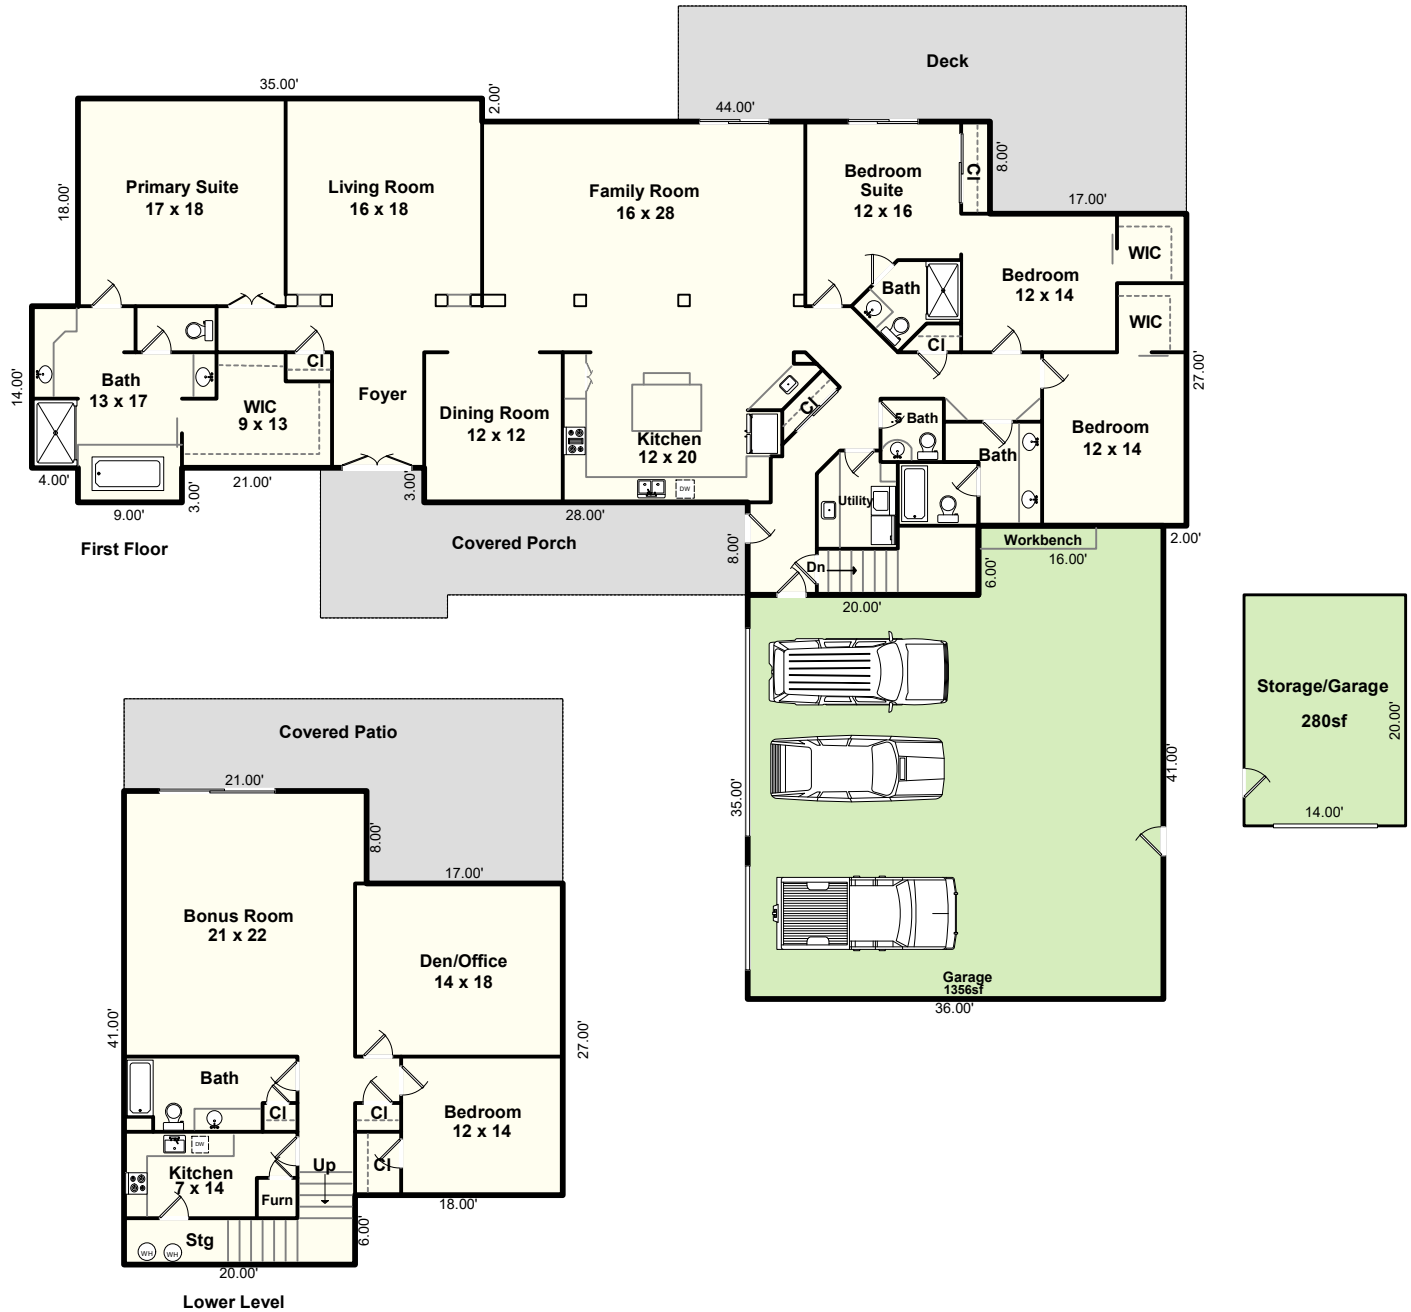

13317 SW Kleier Drive Hillsboro, OR 97123

First Floor	3,291 sf
Lower Level	<u>1,314 sf</u>
Total	4,605 sf

Floor Plan By: Michael Teach, Measurement Northwest
(Formerly Teach Appraising)

MeasurementNorthwest@outlook.com

Due to rounding and the difficulty in measuring to the outside walls of upper floors and basements, the calculations should be considered as a reasonable estimate only, not guaranteed, and should be independently verified. Approximate room dimensions. Prepared for the noted client only, no other use or user is authorized. All rights reserved.